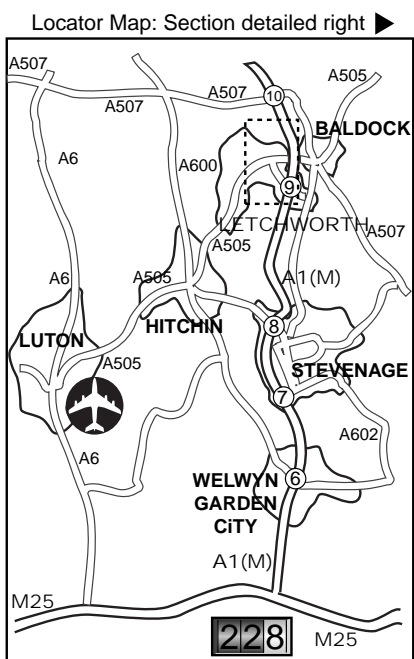

By Road

From the M1

Leave at Junction 12, then follow A507 via Ampthill, Flitwick, Shefford, Henlow and Stotfold as per small map top right, and join A1(M) - see below.

From the A1(M)

Leave at Junction 9 following sign to Letchworth. At the "long-about" (Letchworth Gate) follow the sign to Town Centre, then at the next (normal) roundabout, turn right following sign to Baldock (A505). Pass Letchworth Town FC on your right, then at next roundabout turn left into Letchworth Business & Retail Park (Avenue One). Take first turning left and follow road round to the right. Adept Scientific is on the left on the corner of Dunhams Lane and Amor Way. Visitors' parking is at the front of the building, and there are more parking spaces to the rear.

006 Distance in Miles = 0.6m

ADEPT®

Adept Scientific plc
 Amor Way, Letchworth,
 Herts SG6 1ZA
 Tel: 01462 480055
 Fax: 01462 480213

SCIENTIFIC

Driving

Coming South on the M1
 Leave at Junc 12 onto the A 507
 follow this around Ampthill,
 Flitwick, Shefford, Henlow &
 Stotfold until reaching the A1(M),
 as illustrated in small map 2 (top
 right). Continue southbound until
 Junc 9 The Baldock & Letchworth
 Junction and follow map 2 (main
 map then as below).

From the A1 (M)
 Leave at Junc 9 onto Letchworth
 Gate roundabout, straight over
 the long-about (turn-offs inc.
 Lordship & Jackmans estates)
 then a right at the next
 roundabout towards Baldock on
 the A505 passing a BP petrol
 garage and the Letchworth Town
 FC. Then at the next roundabout
 turn left towards the Business &
 Retail Park (Avenue One) and we
 are just after the next turning on
 the left (100 meter approx).
 Parking is available on both side
 of the building as illustrated.