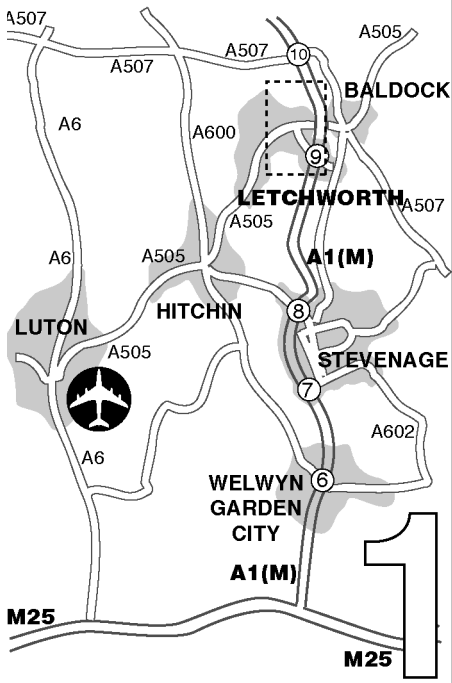

ADEPT®

Adept Scientific plc
Amor Way, Letchworth,
Herts SG6 1ZA
Tel: 01462 480055
Fax: 01462 480213

SCIENTIFIC

Driving

Coming South on the M1
Leave at Junc 12 onto the A 507
follow this around Ampthill,
Flitwick, Shefford, Henlow &
Stotfold until reaching the A1(M),
as illustrated in small map 2 (top
right). Continue southbound until
Junc 9 The Baldock & Letchworth
Junction and follow map 2 (main
map then as below).

From the A1 (M)
Leave at Junc 9 onto Letchworth
Gate roundabout, straight over
the long-about (turn-offs inc.
Lordship & Jackmans estates)
then a right at the next
roundabout towards Baldock on
the A505 passing a BP petrol
garage and the Letchworth Town
FC. Then at the next roundabout
turn left towards the Business &
Retail Park (Avenue One) and we
are just after the next turning on
the left (100 meter approx).
Parking is available on both side
of the building as illustrated.

Public Transport

**British Rail, Letchworth
Herts.**

Fast trains (about 35 mins)
leave from Kings Cross
London at 5 minutes past the hour for
most of the day. Taxis are available
outside Letchworth station

Locator Map: Section detailed right ▶

*Letchworth
Hall Hotel*
01462 683747 / 8

Letchworth Lane,
Letchworth,
Herts.
SG6 3NP.