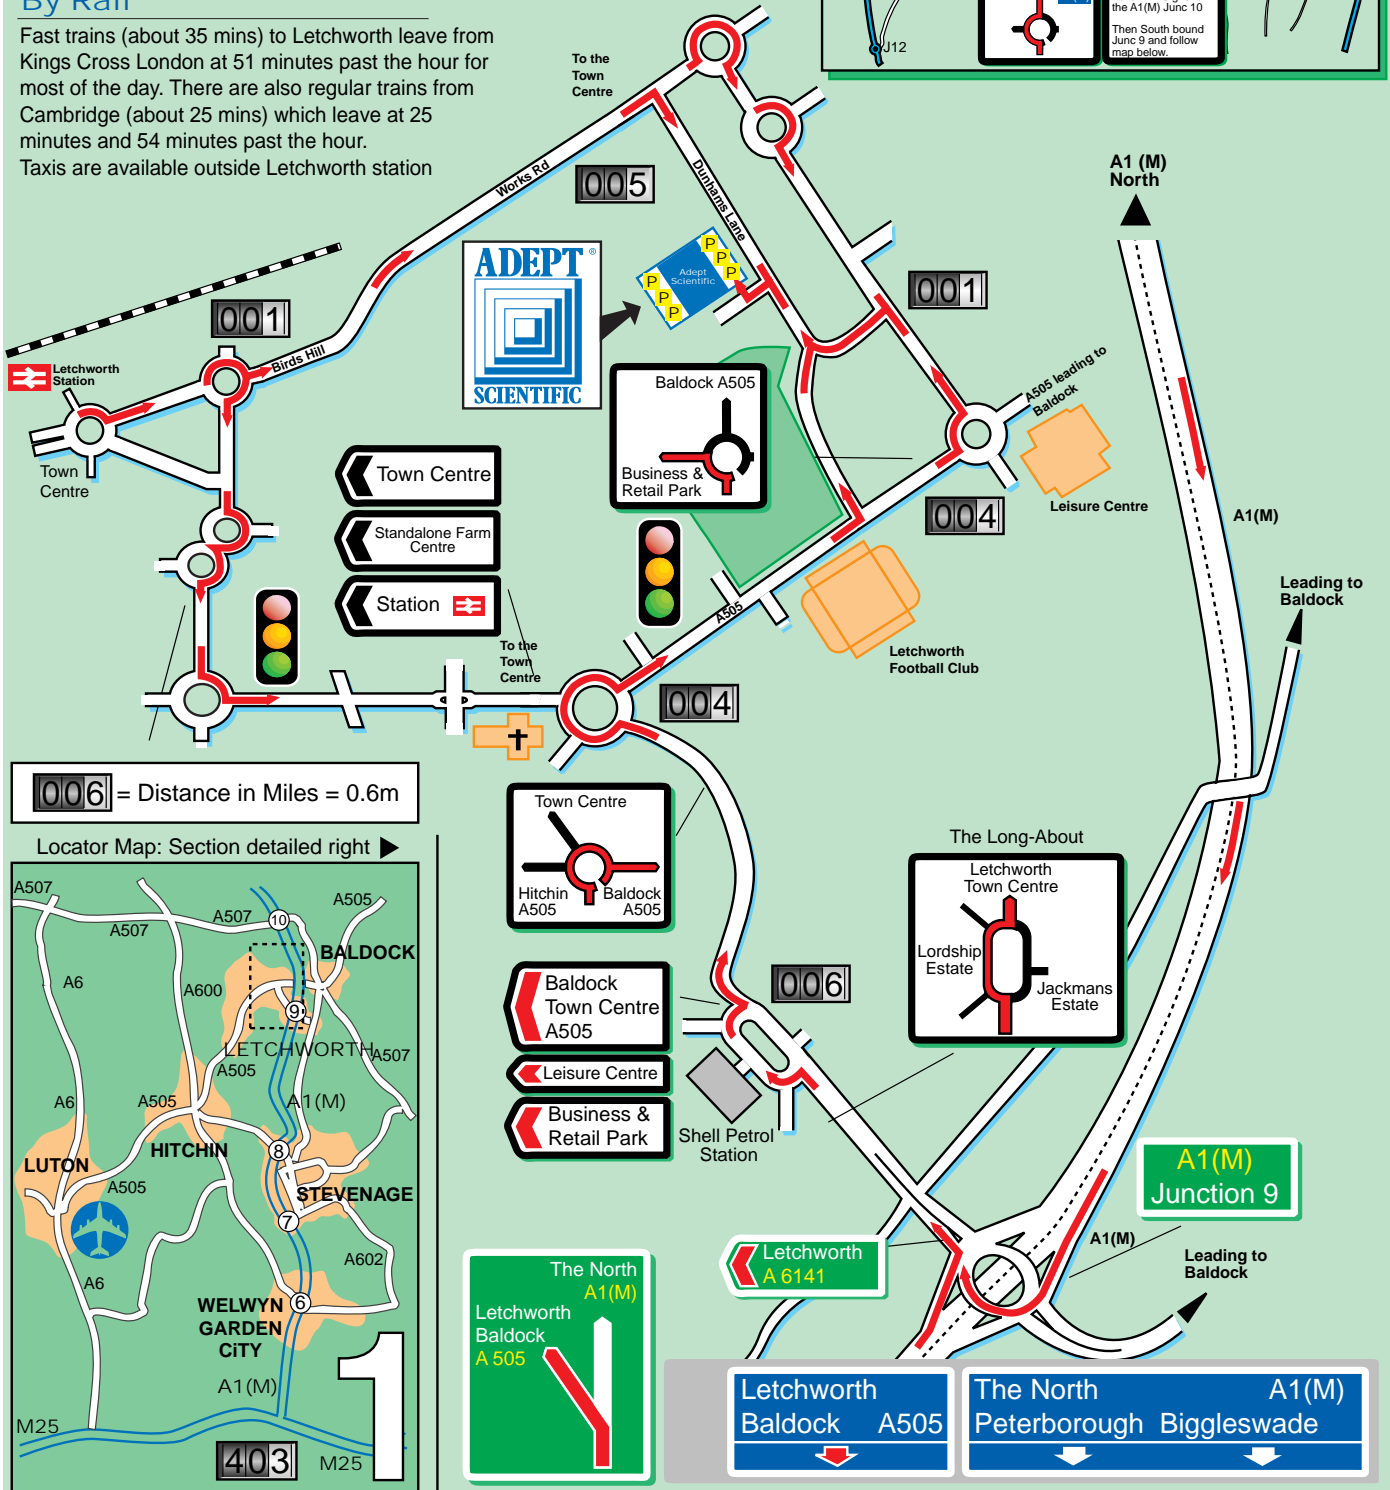

By Road

From the M1

Leave at Junction 12, then follow A507 via Ampthill, Flitwick, Shefford, Henlow and Stotfold as per small map top right, and join A1(M) - see below.

From the A1(M)

Leave at Junction 9 following sign to Letchworth. At the "long-about" (Letchworth Gate) follow the sign to Town Centre, then at the next (normal) roundabout, turn right following sign to Baldock (A505). Pass Letchworth Town FC on your right, then at next roundabout turn left into Letchworth Business & Retail Park (Avenue One). Take first turning left and follow road round to the right. Adept Scientific is on the left on the corner of Dunhams Lane and Amor Way. Visitors' parking is at the front of the building, and there are more parking spaces to the rear.

From the A1 (M)
 Leave at Junc 9 onto Letchworth
 Gate roundabout, straight over
 the long-about (turn-offs inc.
 Lordship & Jackmans estates)
 then a right at the next
 roundabout towards Baldock on
 the A505 passing a BP petrol
 garage and the Letchworth Town
 FC. Then at the next roundabout
 turn left towards the Business &
 Retail Park (Avenue One) and we
 are just after the next turning on
 the left (100 meter approx).
 Parking is available on both side
 of the building as illustrated.