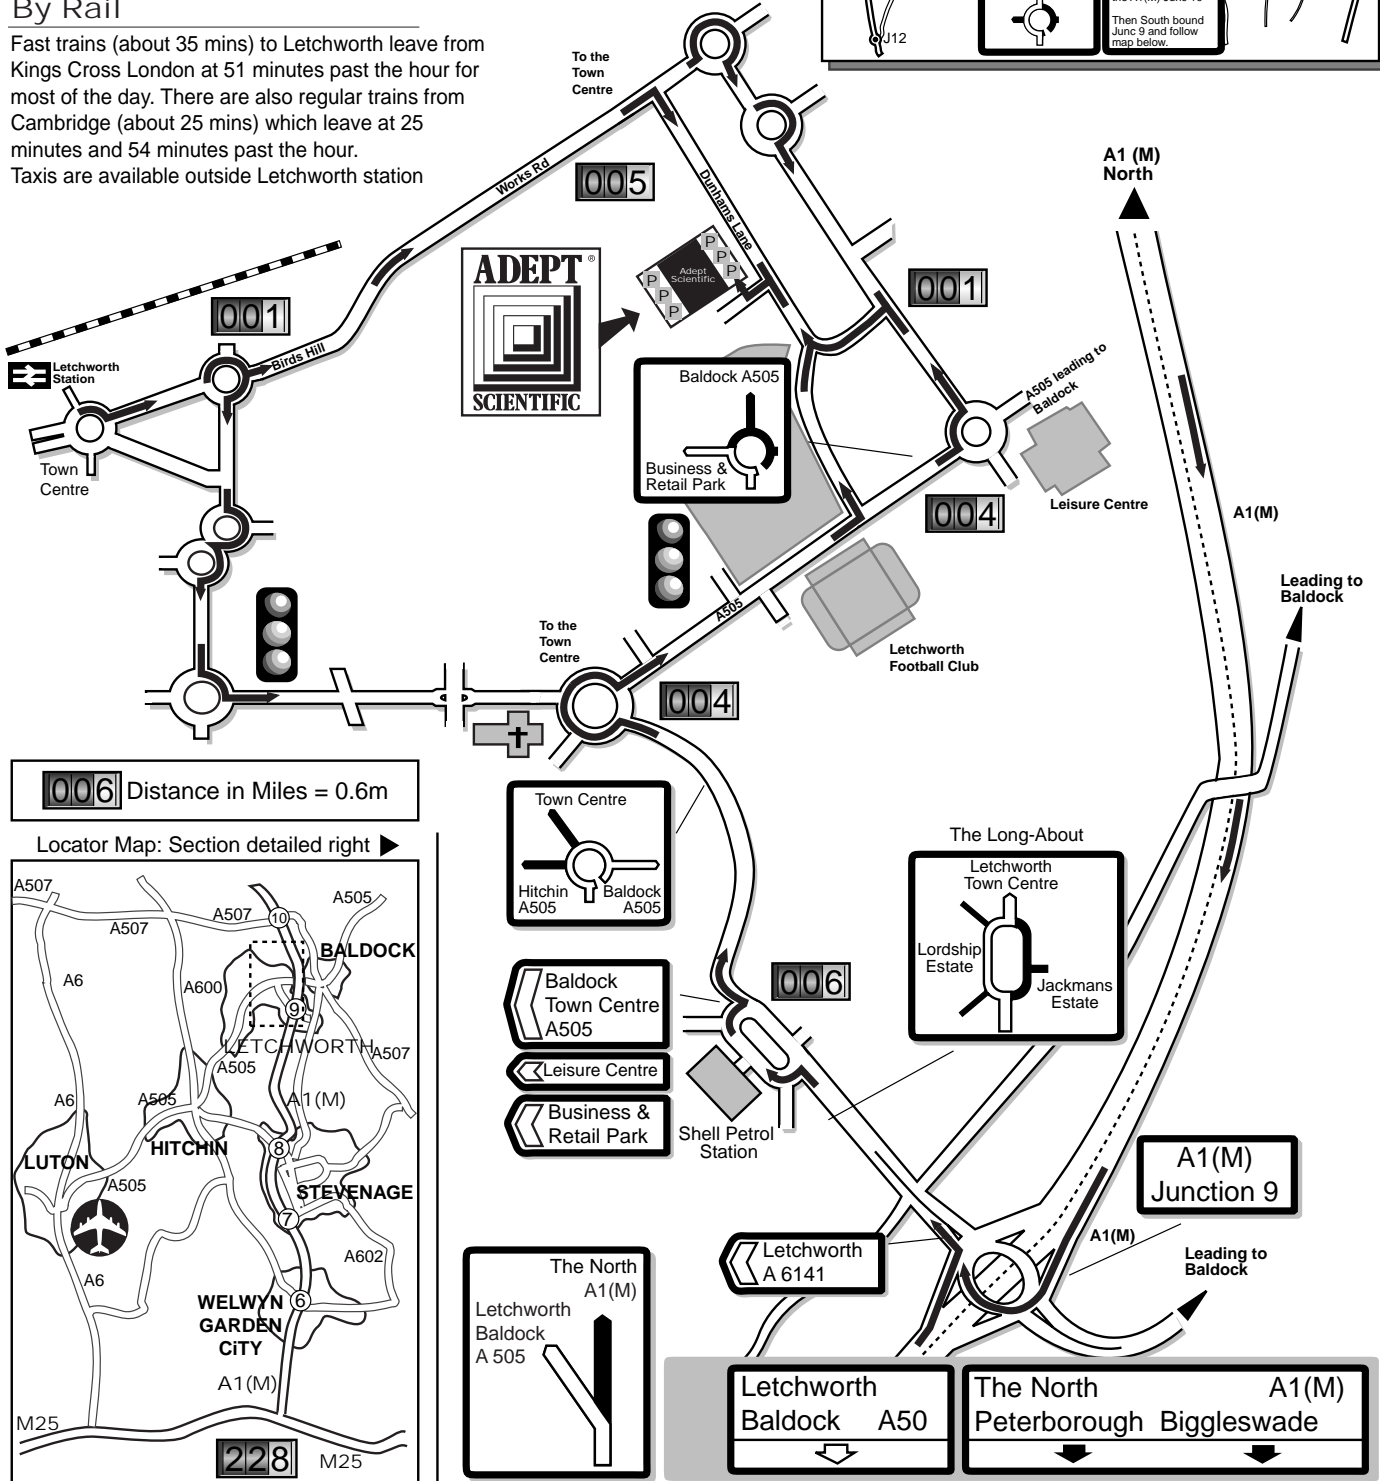

By Road

From the M1

Leave at Junction 12, then follow A507 via Ampthill, Flitwick, Shefford, Henlow and Stotfold as per small map top right, and join A1(M) - see below.

From the A1(M)

Leave at Junction 9 following sign to Letchworth. At the "long-about" (Letchworth Gate) follow the sign to Town Centre, then at the next (normal) roundabout, turn right following sign to Baldock (A505). Pass Letchworth Town FC on your right, then at next roundabout turn left into Letchworth Business & Retail Park (Avenue One). Take first turning left and follow road round to the right. Adept Scientific is on the left on the corner of Dunhams Lane and Amor Way. Visitors' parking is at the front of the building, and there are more parking spaces to the rear.

006 Distance in Miles = 0.6m

ADEPT®

Adept Scientific plc
 Amor Way, Letchworth,
 Herts SG6 1ZA
 Tel: 01462 480055
 Fax: 01462 480213

SCIENTIFIC

Driving

Coming South on the M1
 Leave at Junc 12 onto the A 507
 follow this around Ampthill,
 Flitwick, Shefford, Henlow &
 Stotfold until reaching the A1(M),
 as illustrated in small map 2 (top
 right). Continue southbound until
 Junc 9 The Baldock & Letchworth
 Junction and follow map 2 (main
 map then as below).

From the A1 (M)
 Leave at Junc 9 onto Letchworth
 Gate roundabout, straight over
 the long-about (turn-offs inc.
 Lordship & Jackmans estates)
 then a right at the next
 roundabout towards Baldock on
 the A505 passing a BP petrol
 garage and the Letchworth Town
 FC. Then at the next roundabout
 turn left towards the Business &
 Retail Park (Avenue One) and we
 are just after the next turning on
 the left (100 meter approx).
 Parking is available on both side
 of the building as illustrated.