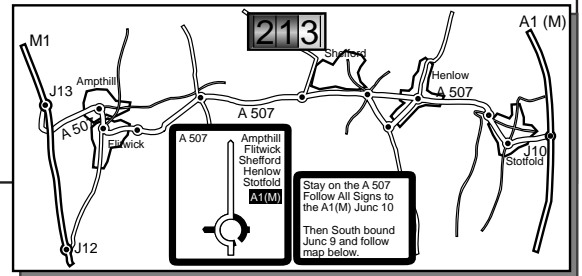

By Road

From the M1

Leave at Junction 12, then follow A507 via Ampthill, Flitwick, Shefford, Henlow and Stotfold as per small map top right, and join A1(M) - see below.

From the A1(M)

Leave at Junction 9 following sign to Letchworth. At the "long-about" (Letchworth Gate) follow the sign to Town Centre, then at the next (normal) roundabout, turn right following sign to Baldock (A505). Pass Letchworth Town FC on your right, then at next roundabout turn left into Letchworth Business & Retail Park (Avenue One). Take first turning left and follow road round to the right. Adept Scientific is on the left on the corner of Dunhams Lane and Amor Way. Visitors' parking is at the front of the building, and there are more parking spaces to the rear.

ADEPT®
Adept Scientific plc
Amor Way, Letchworth,
Herts SG6 1ZA
Tel: 01462 480055
Fax: 01462 480213

SCIENTIFIC