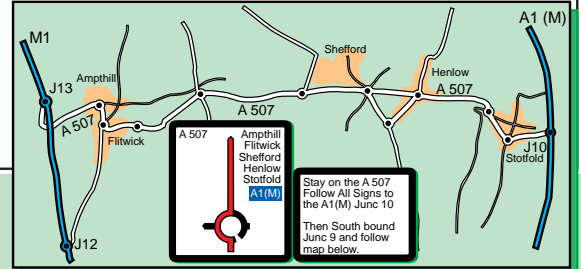

By Road

From the M1

Leave at Junction 12, then follow A507 via Ampthill, Flitwick, Shefford, Henlow and Stotfold as per small map top right, and join A1(M) - see below.

From the A1(M)

Leave at Junction 9 following sign to Letchworth. At the "long-about" (Letchworth Gate) follow the sign to Town Centre, then at the next (normal) roundabout, turn right following sign to Baldock (A505). Pass Letchworth Town FC on your right, then at next roundabout turn left into Letchworth Business & Retail Park (Avenue One). Take first turning left and follow road round to the right. Adept Scientific is on the left on the corner of Dunhams Lane and Amor Way. Visitors' parking is at the front of the building, and there are more parking spaces to the rear.

ADEPT
Adept Scientific plc
Amor Way, Letchworth,
Herts SG6 1ZA
Tel: 01462 480055
Fax: 01462 480213