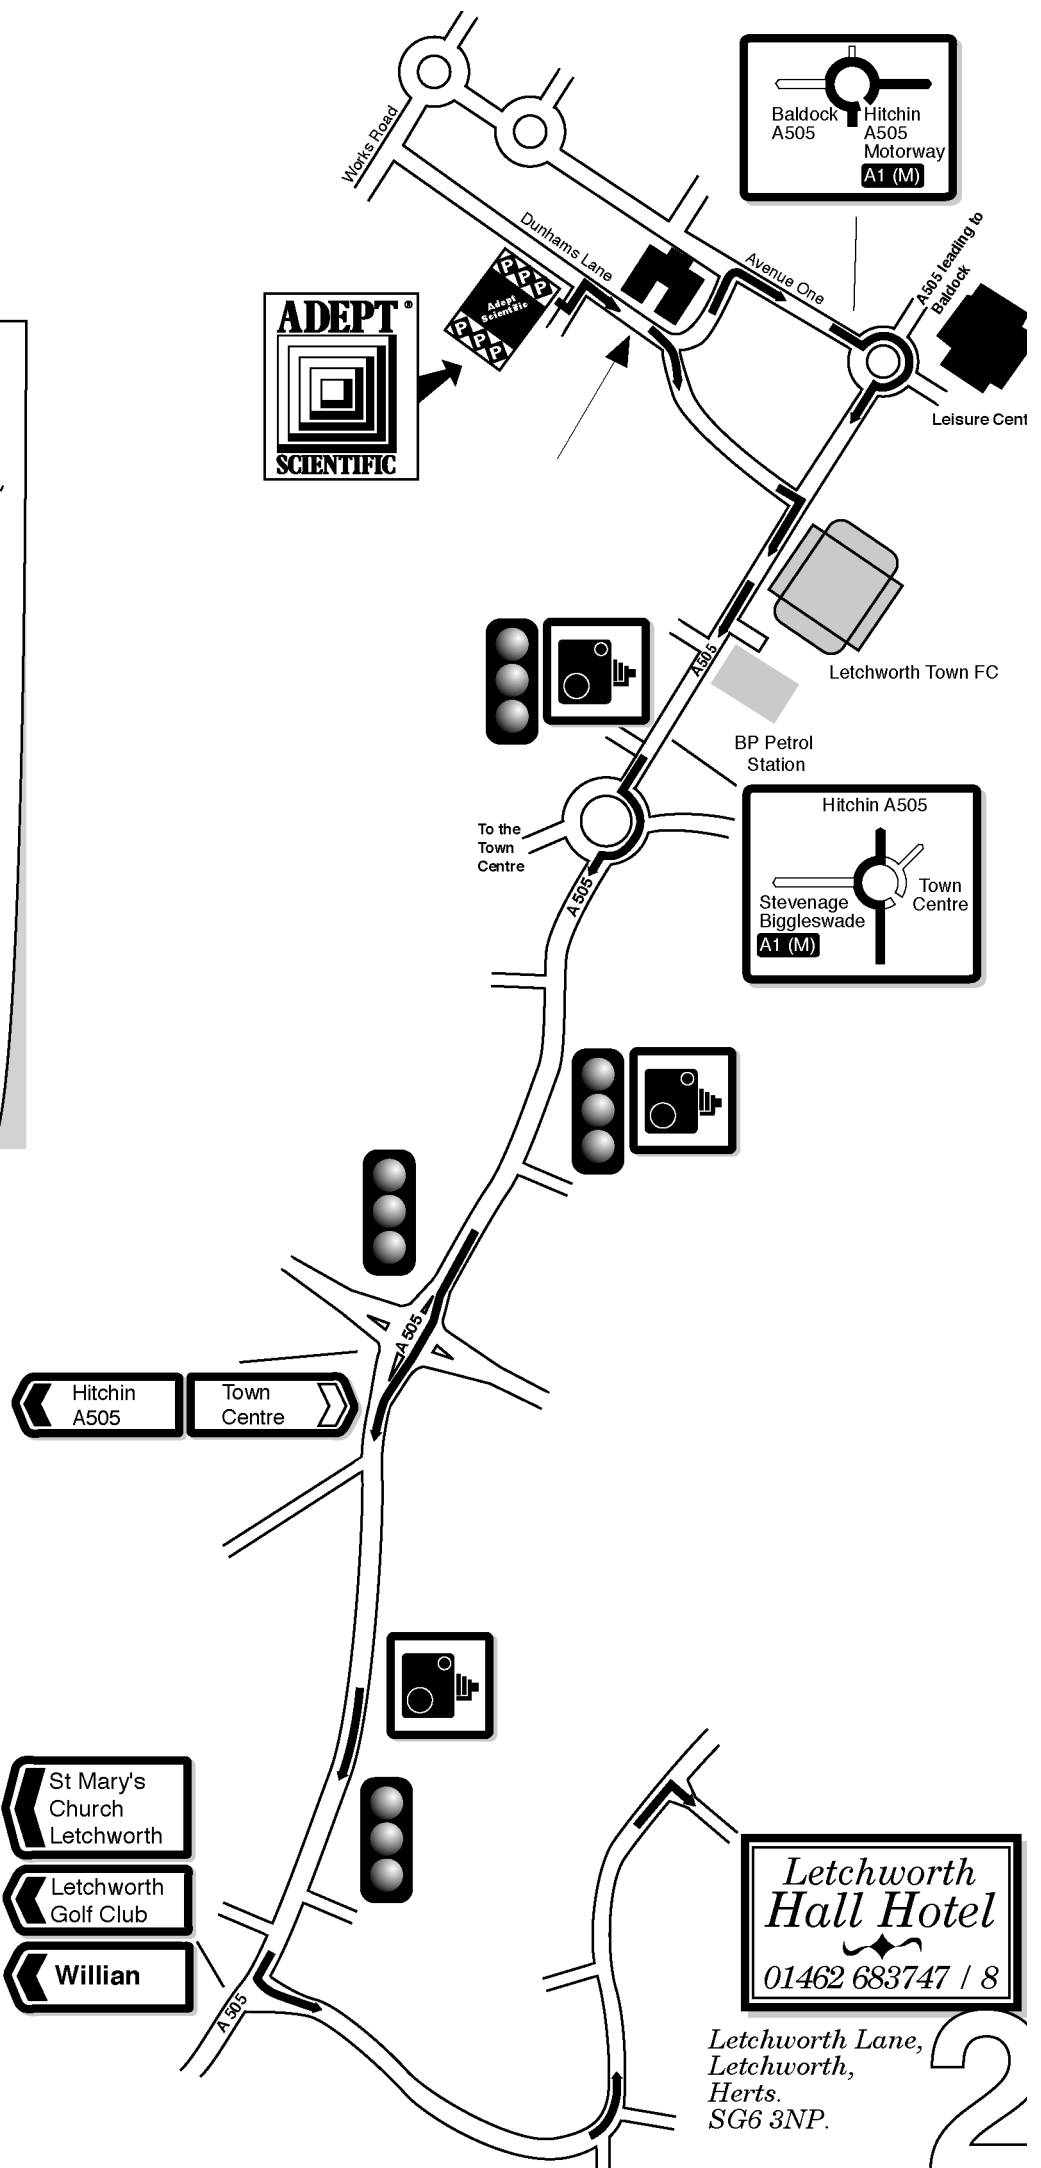

ADEPT®

Adept Scientific plc
Amor Way, Letchworth,
Herts SG6 1ZA
Tel: 01462 480055
Fax: 01462 480213

SCIENTIFIC

Driving

Coming South on the M1
Leave at Junc 12 onto the A 507
follow this around Ampthill,
Flitwick, Shefford, Henlow &
Stotfold until reaching the A1(M),
as illustrated in small map 2 (top
right). Continue southbound until
Junc 9 The Baldock & Letchworth
Junction and follow map 2 (main
map then as below).

From the A1 (M)
Leave at Junc 9 onto Letchworth
Gate roundabout, straight over
the long-about (turn-offs inc.
Lordship & Jackmans estates)
then a right at the next
roundabout towards Baldock on
the A505 passing a BP petrol
garage and the Letchworth Town
FC. Then at the next roundabout
turn left towards the Business &
Retail Park (Avenue One) and we
are just after the next turning on
the left (100 meter approx).
Parking is available on both side
of the building as illustrated.

Public Transport

**British Rail, Letchworth
Herts.**

Fast trains (about 35 mins)
leave from Kings Cross
London at 5 minutes past the hour for
most of the day. Taxis are available
outside Letchworth station

Locator Map: Section detailed right ▶

*Letchworth
Hall Hotel*
01462 683747 / 8

Letchworth Lane,
Letchworth,
Herts.
SG6 3NP.